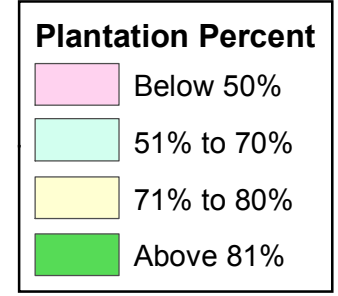

Final Achievement (Online) Map & Graph of 33 Cr Plantation Drive (1st July to 30th September 2019)

Total Target - 34,41,97,419
Total Achievement - 35,13,76,361

GIS Cell,
Maharashtra Forest Department
Vanbhavan, Nagpur