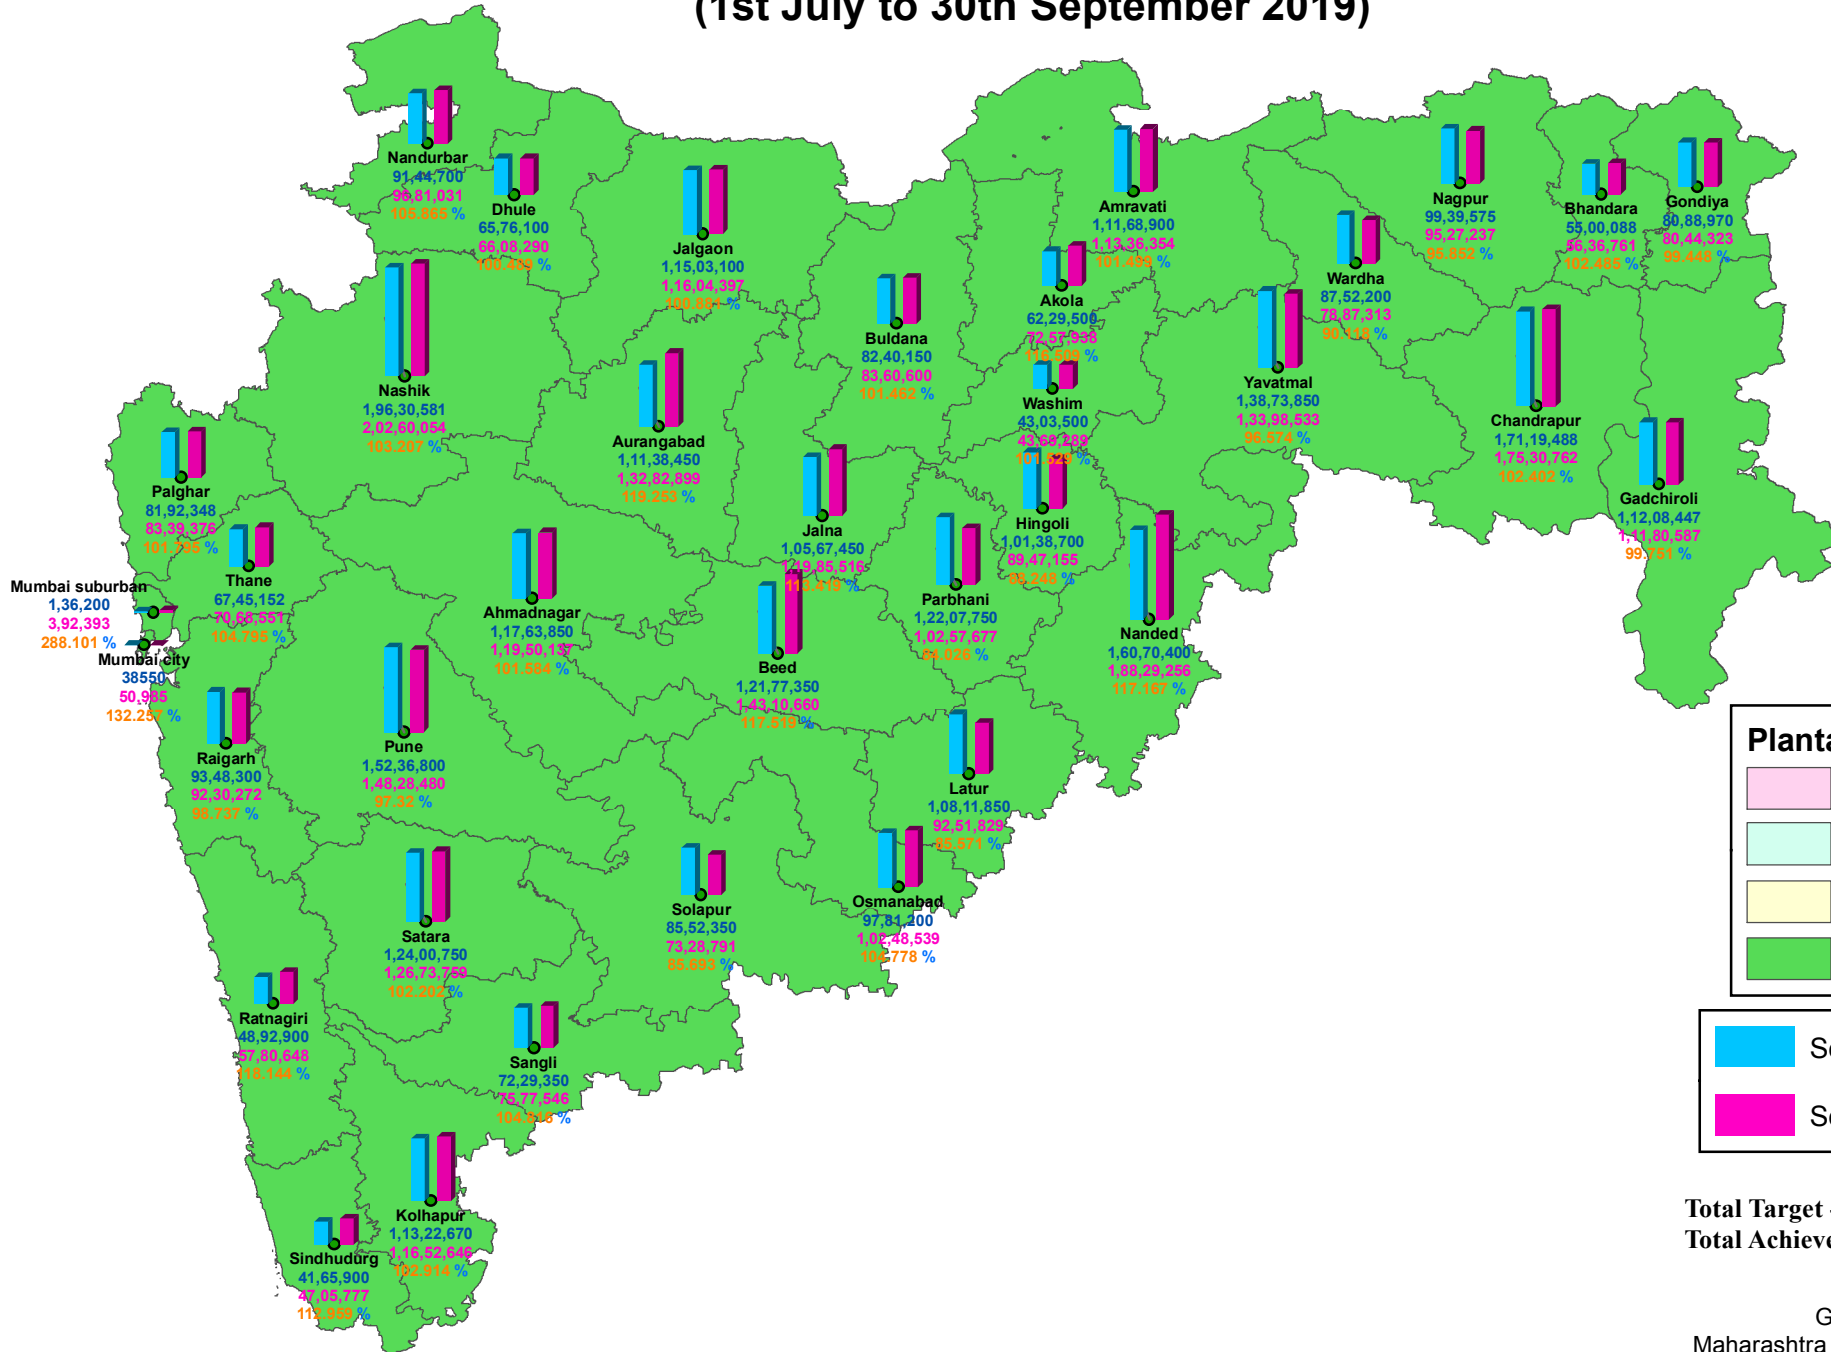

Final Achievement (Online) Map & Graph of 33 Cr Plantation Drive (1st July to 30th September 2019)

Total Target - 34,41,97,419
Total Achievement - 35,13,76,361

GIS Cell,
Maharashtra Forest Department
Vanbhavan, Nagpur